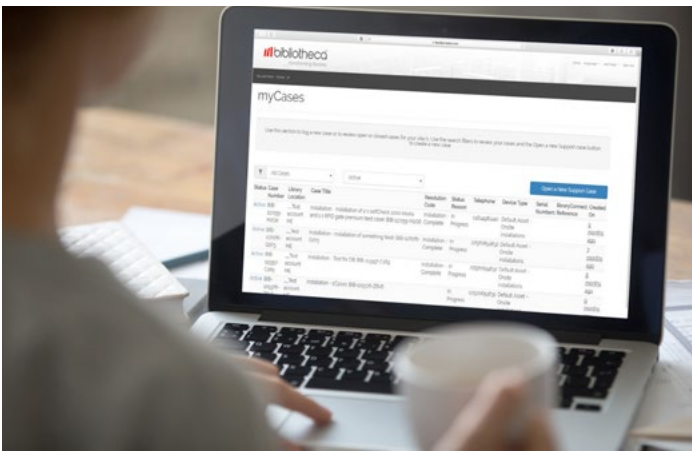

FREE
for all customers

bibliothecca libraryConnect™

Get the most out of your bibliothecca library solutions

libraryConnect is a free one-stop dashboard where bibliothecca customers can access self-help training materials, download detailed product guides and view customer support updates.

bibliotheca libraryConnect™

selfHelp | View and download a wealth of self-help training materials, including videos and user guides

Downloads | Gain greater product insight through detailed documentation across our entire solution range