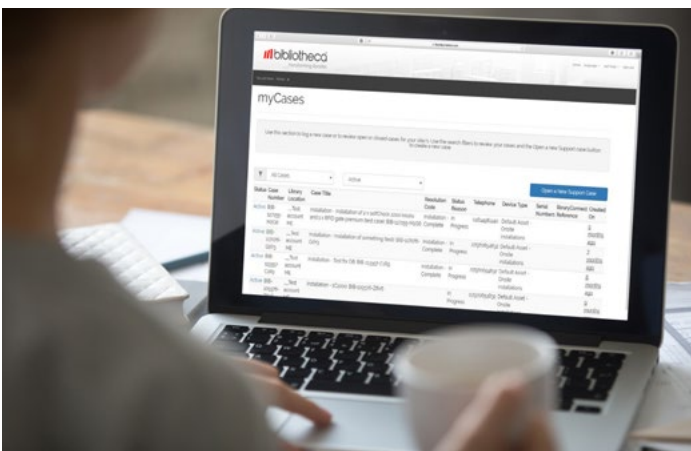

# bibliothecca libraryConnect™

**Get the most out of your bibliothecca library solutions**

libraryConnect is a free one-stop dashboard where bibliothecca customers can access self-help training materials, download detailed product guides and view customer support updates.

# bibliothecca libraryConnect™

**selfHelp** | View and download a wealth of self-help training materials, including videos and user guides

**Downloads** | Gain greater product insight through detailed documentation across our entire solution range