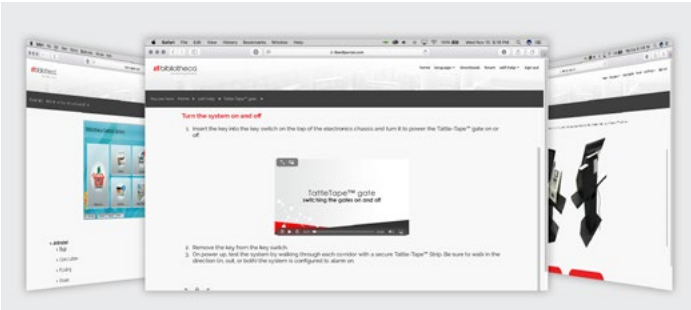

FREE
for all customers

bibliothecca libraryConnect™

Get the most out of your bibliothecca library solutions

libraryConnect is a free one-stop dashboard where bibliothecca customers can access self-help training materials, download detailed product guides and view customer support updates.

bibliotheca libraryConnect™

selfHelp | View and download a wealth of self-help training materials, including videos and user guides

Downloads | Gain greater product insight through detailed documentation across our entire solution range